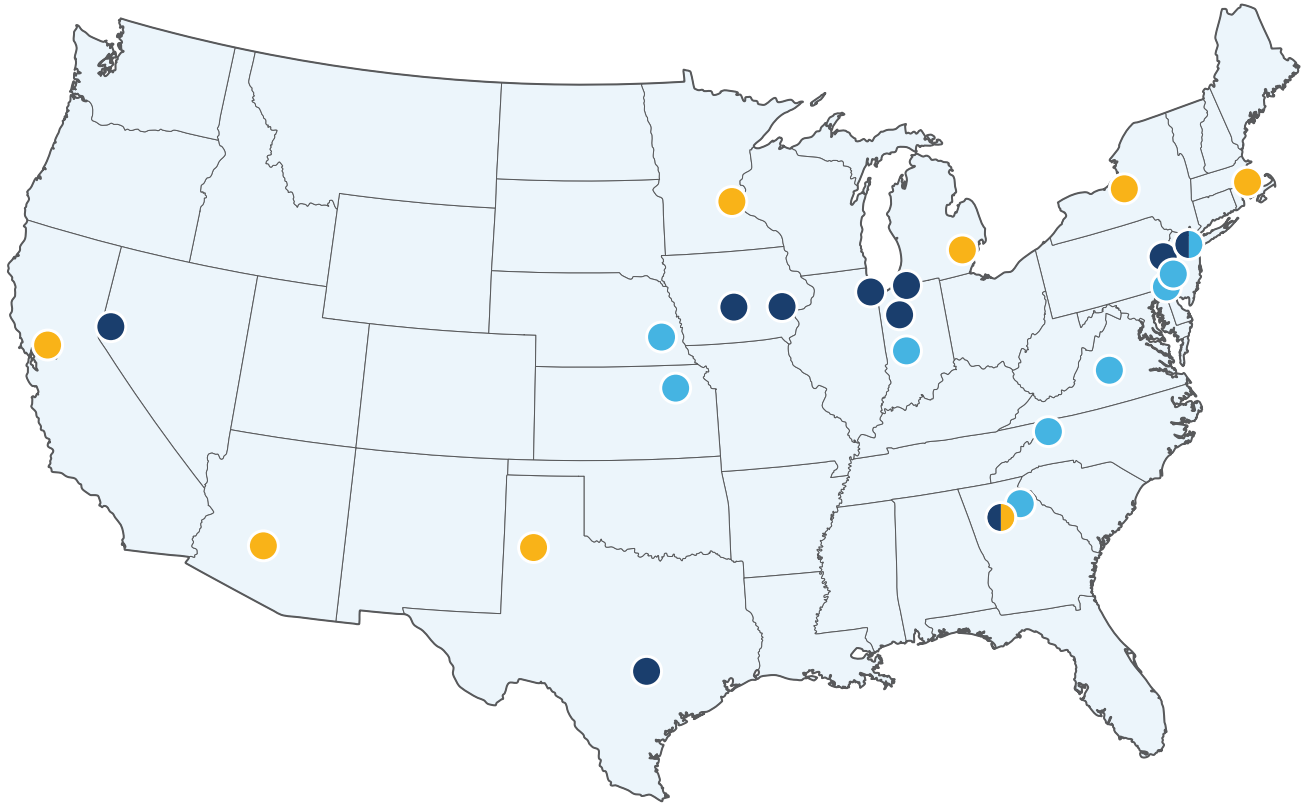

**MANDELA  
WASHINGTON  
FELLOWSHIP**  
FOR YOUNG AFRICAN LEADERS

# 2021 Leadership Institute Partners

**● Leadership in Business (10)**

- Clark Atlanta University - Atlanta, Georgia
- Drake University - Des Moines, Iowa
- Lehigh University - Bethlehem, Pennsylvania
- Northwestern University - Evanston, Illinois
- Purdue University - West Lafayette, Indiana
- Rutgers, The State University of New Jersey - New Brunswick, New Jersey
- University of Iowa - Iowa City, Iowa
- University of Nevada, Reno - Reno, Nevada
- University of Notre Dame - South Bend, Indiana
- The University of Texas at Austin - Austin, Texas

**● Leadership in Civic Engagement (9)**

- Appalachian State University - Boone, North Carolina
- Drexel University - Philadelphia, Pennsylvania
- Indiana University - Bloomington, Indiana
- Kansas State University - Manhattan, Kansas
- The Presidential Precinct - Charlottesville, Virginia
- Rutgers, The State University of New Jersey - New Brunswick, New Jersey
- University of Delaware - Newark, Delaware
- University of Georgia - Athens, Georgia
- University of Nebraska-Lincoln - Lincoln, Nebraska

The Mandela Washington Fellowship is a program of the U.S. Department of State with funding provided by the U.S. Government and administered by IREX.